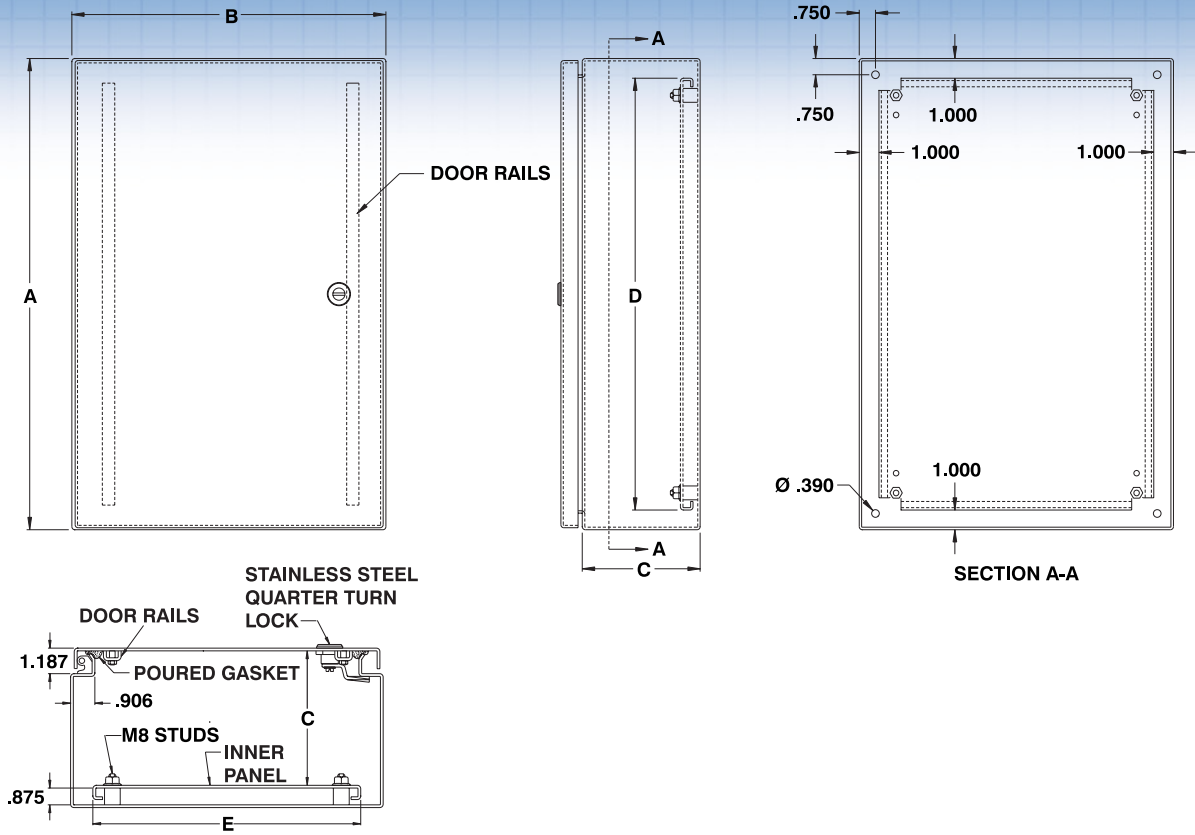

NEMA 4-4X ENCLOSURES

5412 ESS

CATALOG NUMBER	DIMENSIONS					SHIP WGT LBS.
	A	B	C	D	E	
5412 ESS121206	12	12	6	10	10	19
5412 ESS122406	12	24	6	10	22	35
5412 ESS161206	16	12	6	14	10	24
5412 ESS161606	16	16	6	14	14	31
5412 ESS162006	16	20	6	14	18	37
5412 ESS122408	12	24	8	10	22	38
5412 ESS161208	16	12	8	14	10	17
5412 ESS161608	16	16	8	14	14	34
5412 ESS162008	16	20	8	14	18	41
5412 ESS161210	16	12	10	14	10	30

† Add suffix '6' to the catalog number for 316 stainless steel.
ex. 5412 ESS1212066

* Only panels with sides 20" or more are double bent.