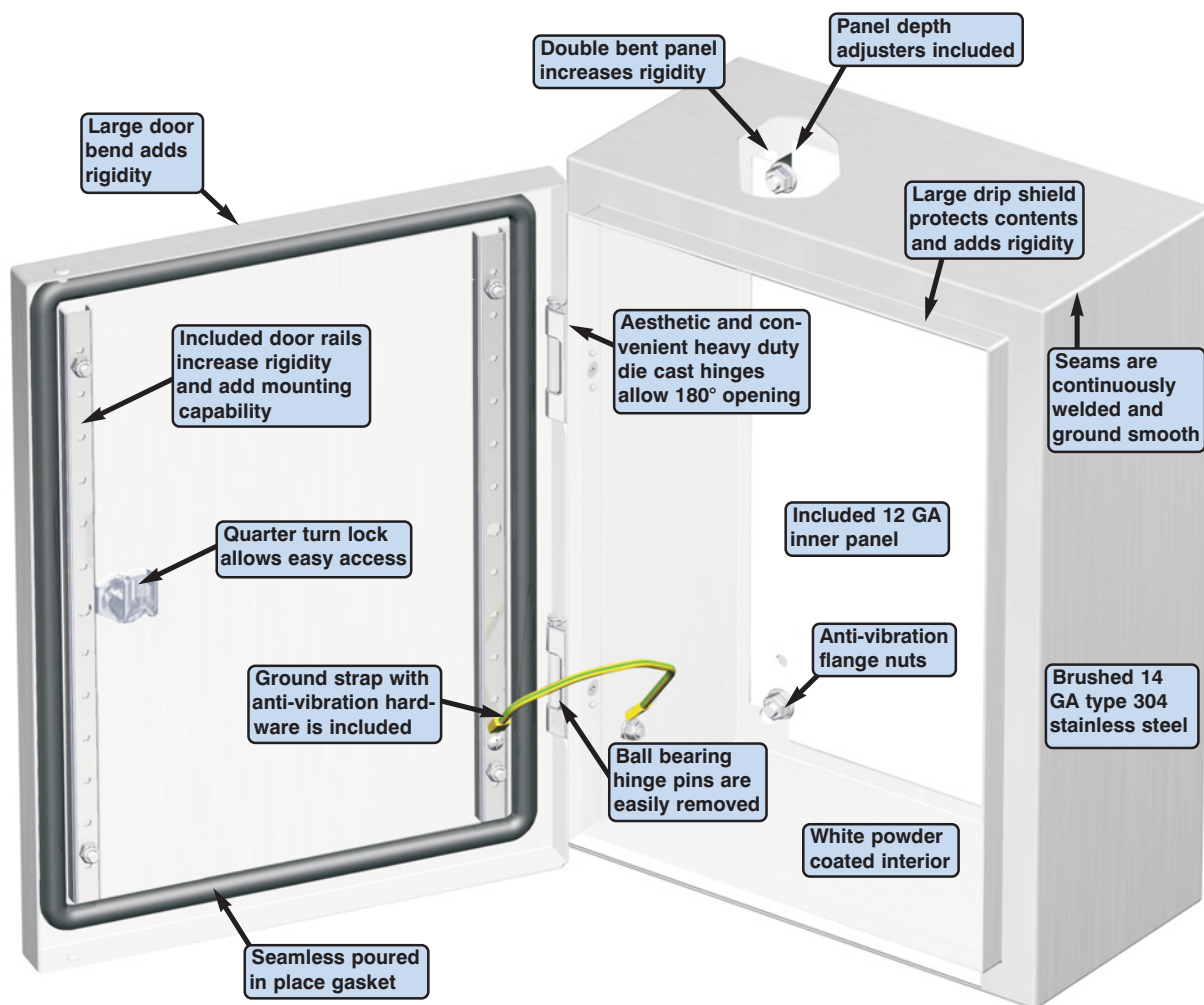

NEMA 4-4X ENCLOSURES

5412 ESS

Water, oil & dust tight stainless steel enclosures

The 5412 ESS water, oil & dust tight enclosures are used indoors or outdoors in areas where a corrosion problem exists or where the enclosures may be subject to hosing or to water coming from any direction or for protection against dust, dirt or oil splashing. The 5412 ESS are made from quality 14 GA or 16 GA (Type 304) stainless steel, with corner seams continuously welded. The opening has a curled lip around all sides to prevent dripping water

from entering the enclosure when the door is open, it also increases rigidity. A high quality robotically poured-in-place seamless gasket ensures a complete and durable water tight seal. The pins of the concealed hinges can be pulled out to remove the door. A ¼ turn locking mechanism (or 3 point latch system on larger enclosures) ensures positive closing. Internal mounting holes are provided. Each enclosure comes **complete with a 12 GA inner**

panel which is double bent* for maximum rigidity and which mounts on M8 welded studs. The enclosures' exterior are unpainted and brushed smooth. The enclosures' interior and panels are finished with white heat fused polyester powder, electrostatically applied on a pretreated base. **CSA Certified / UL Listed NEMA/EEMAC 4X / IP66**