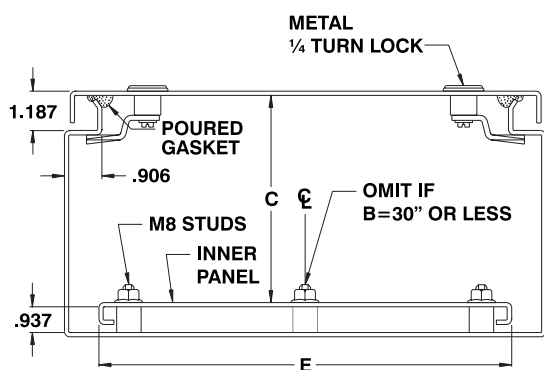

NEMA 4-12 ENCLOSURES

5412 ESQT

Water, oil & dust tight quarter turn cover enclosures

The 5412 ESQT water, oil & dust tight enclosures are used indoors or outdoors in areas where the enclosures may be subject to hosing or to water coming from any direction or for protection against dust, dirt or oil splashing. The 5412 ESQT are made from quality 14 GA or 16 GA steel, with corner seams continuously welded. The opening has a curled lip around all sides to prevent drip-

ping water from entering the enclosure when the cover has been removed, it also increases rigidity. A high quality robotically poured-in-place seamless gasket ensures a complete and durable water tight seal.

Quarter turn locking mechanisms on all sides ensure positive closing. Internal mounting holes are provided. Each enclosure comes **complete with a 12 GA inner**

panel which is double bent* for maximum rigidity and which mounts on M8 welded studs. Enclosures and panels are finished with heat fused polyester powder, electrostatically applied on a pretreated base. Box is ANSI/ASA 61 gray, panel is white (other colors available).

CSA Certified / UL Listed
NEMA/EEMAC 4-12 / IP66

Data subject to
change without
notice.

CATALOG NUMBER	DIMENSIONS					SHIP WGT LBS.
	A	B	C	D	E	
5412 ESQT121206	12	12	6	10	10	19
5412 ESQT122406	12	24	6	10	22	35
5412 ESQT161206	16	12	6	14	10	24
5412 ESQT161606	16	16	6	14	14	31
5412 ESQT162006	16	20	6	14	18	37
5412 ESQT201206	20	12	6	18	10	29
5412 ESQT201606	20	16	6	18	14	37
5412 ESQT202006	20	20	6	18	18	45
5412 ESQT202406	20	24	6	18	22	53
5412 ESQT241206	24	12	6	22	10	35
5412 ESQT241606	24	16	6	22	14	44
5412 ESQT242006	24	20	6	22	18	53
5412 ESQT242406	24	24	6	22	22	62
5412 ESQT301606	30	16	6	28	14	53
5412 ESQT302006	30	20	6	28	18	65
5412 ESQT302406	30	24	6	28	22	76
5412 ESQT362406	36	24	6	34	22	90
5412 ESQT363006	36	30	6	34	28	109
5412 ESQT122408	12	24	8	10	22	38
5412 ESQT161208	16	12	8	14	10	27
5412 ESQT161608	16	16	8	14	14	34
5412 ESQT162008	16	20	8	14	18	41
5412 ESQT201208	20	12	8	18	10	33
5412 ESQT201608	20	16	8	18	14	41
5412 ESQT202008	20	20	8	18	18	49
5412 ESQT202408	20	24	8	18	22	57
5412 ESQT241208	24	12	8	22	10	38
5412 ESQT241608	24	16	8	22	14	48
5412 ESQT242008	24	20	8	22	18	57
5412 ESQT242408	24	24	8	22	22	67
5412 ESQT243008	24	30	8	22	28	81
5412 ESQT301208	30	12	8	28	10	46
5412 ESQT301608	30	16	8	28	14	58
5412 ESQT302008	30	20	8	28	18	70
5412 ESQT302408	30	24	8	28	22	81
5412 ESQT303008	30	30	8	28	28	98
5412 ESQT303608	30	36	8	28	34	116
5412 ESQT362408	36	24	8	34	22	95
5412 ESQT363008	36	30	8	34	28	116
5412 ESQT363608	36	36	8	34	34	136
5412 ESQT422408	42	24	8	40	22	110
5412 ESQT423008	42	30	8	40	28	133