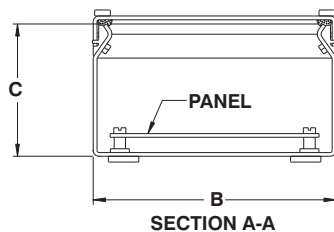

NEMA 4-12 ENCLOSURES

5412 ESSC

Oil & dust tight screwed cover enclosure

The 5412 ESSC screw cover oil and dust tight enclosures are used indoors or outdoors to protect the enclosed controls from dust, dirt, oil and water splashing. The box and cover are made from 16 GA steel with all seams continuously welded. The opening has a curled lip around all sides to prevent dripping water from entering the enclosure when the

door is open, it also increases rigidity. A high quality robotically poured-in-place seamless gasket ensures a complete and durable water tight seal. The enclosure can be internally mounted or externally mounted using the included wall mounting feet. These feet have oblong holes to facilitate installation. **Each enclosure comes complete with a 14**

GA inner panel which mounts on weldnuts. Enclosures and panels are finished with heat fused polyester powder, electrostatically applied on a pretreated base. Box is ANSI/ASA 61 gray, panel is white (other colors available). **CSA Certified / UL Listed NEMA/EEMAC 4-12 / IP66**

NOTE: - TWO MOUNTING FEET IF B=4" OR LESS