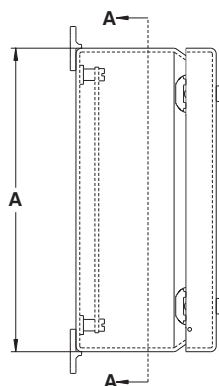

door is open, it also increases rigidity. A high quality robotically poured-in-place seamless gasket ensures a complete and durable water tight seal. The enclosure can be internally mounted or externally mounted using the included wall mounting feet. These feet have oblong holes to facilitate installation. **Each enclosure comes complete with a 14**

NOTE: - TWO MOUNTING FEET IF B=4" OR LESS

SECTION B-B

SECTION A-A

CATALOG NUMBER	DIMENSIONS							SHIP WGT LBS.
	A	B	C	D	E	F	G	
5412 ESSC120202	12	2	2.312	No.Pan.	No.Pan.	12.750	----	3
5412 ESSC040403	4	4	3.312	No.Pan.	No.Pan.	4.750	----	2
5412 ESSC060403	6	4	3.312	4.880	2.880	6.750	----	3
5412 ESSC060404	6	4	4.312	4.880	2.880	6.750	----	4
5412 ESSC060604	6	6	4.312	4.880	4.880	6.750	4.000	5
5412 ESSC080604	8	6	4.312	6.880	4.880	8.750	4.000	6
5412 ESSC080804	8	8	4.312	6.880	6.880	8.750	6.000	8
5412 ESSC100804	10	8	4.312	8.880	6.880	10.750	6.000	9
5412 ESSC101004	10	10	4.312	8.880	8.880	10.750	8.000	10
5412 ESSC120404	12	4	4.312	10.880	2.880	12.750	----	6
5412 ESSC160404	16	4	4.312	14.880	2.880	16.750	----	6
5412 ESSC121005	12	10	5.312	10.880	8.880	12.750	8.000	13
5412 ESSC080606	8	6	6.312	8.880	4.880	8.750	4.000	7
5412 ESSC100806	10	8	6.312	8.880	6.880	10.750	6.000	10
5412 ESSC101006	10	10	6.312	8.880	8.880	10.750	8.000	11
5412 ESSC120606	12	6	6.312	10.880	4.880	12.750	4.000	9
5412 ESSC121206	12	12	6.312	10.880	10.880	12.750	10.000	15
5412 ESSC141206	14	12	6.312	12.880	10.880	14.750	10.000	19
5412 ESSC160606	16	6	6.312	14.880	4.880	16.750	4.000	11
5412 ESSC161406	16	14	6.312	14.880	12.880	16.750	12.000	23
5412 ESSC141208	14	12	8.312	12.880	10.880	14.750	10.000	20
5412 ESSC161410	16	14	10.312	14.880	12.880	16.750	12.000	25