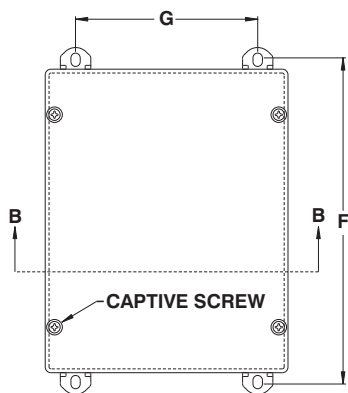

NEMA 4-12 ENCLOSURES

5412 ESSC

Oil & dust tight screwed cover enclosure

The 5412 ESSC screw cover oil and dust tight enclosures are used indoors or outdoors to protect the enclosed controls from dust, dirt, oil and water splashing. The box and cover are made from 16 GA steel with all seams continuously welded. The opening has a curled lip around all sides to prevent dripping water from entering the enclosure when the

door is open, it also increases rigidity. A high quality robotically poured-in-place seamless gasket ensures a complete and durable water tight seal. The enclosure can be internally mounted or externally mounted using the included wall mounting feet. These feet have oblong holes to facilitate installation. **Each enclosure comes complete with a 14**

GA inner panel which mounts on weldnuts. Enclosures and panels are finished with heat fused polyester powder, electrostatically applied on a pretreated base. Box is ANSI/ASA 61 gray, panel is white (other colors available). **CSA Certified / UL Listed NEMA/EEMAC 4-12 / IP66**

NOTE: - TWO MOUNTING FEET IF B=4" OR LESS

SECTION B-B