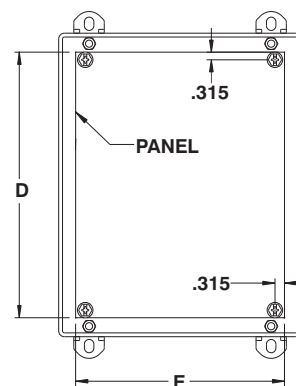

door is open, it also increases rigidity. A high quality robotically poured-in-place seamless gasket ensures a complete and durable water tight seal. The enclosure can be internally mounted or externally mounted using the included wall mounting feet. These feet have oblong holes to facilitate installation. **Each enclosure comes complete with a 14**

NOTE: - TWO MOUNTING FEET IF B=4" OR LESS

SECTION B-B

SECTION A-A

CATALOG NUMBER	DIMENSIONS							SHIP WGT LBS.
	A	B	C	D	E	F	G	
5412 ESSC120202	12	2	2.312	No.Pan.	No.Pan.	12.750	----	3
5412 ESSC040403	4	4	3.312	No.Pan.	No.Pan.	4.750	----	2
5412 ESSC060403	6	4	3.312	4.880	2.880	6.750	----	3
5412 ESSC060404	6	4	4.312	4.880	2.880	6.750	----	4
5412 ESSC060604	6	6	4.312	4.880	4.880	6.750	4.000	5
5412 ESSC080604	8	6	4.312	6.880	4.880	8.750	4.000	6
5412 ESSC080804	8	8	4.312	6.880	6.880	8.750	6.000	8
5412 ESSC100804	10	8	4.312	8.880	6.880	10.750	6.000	9
5412 ESSC101004	10	10	4.312	8.880	8.880	10.750	8.000	10
5412 ESSC120404	12	4	4.312	10.880	2.880	12.750	----	6
5412 ESSC160404	16	4	4.312	14.880	2.880	16.750	----	6
5412 ESSC121005	12	10	5.312	10.880	8.880	12.750	8.000	13
5412 ESSC080606	8	6	6.312	8.880	4.880	8.750	4.000	7
5412 ESSC100806	10	8	6.312	8.880	6.880	10.750	6.000	10
5412 ESSC101006	10	10	6.312	8.880	8.880	10.750	8.000	11
5412 ESSC120606	12	6	6.312	10.880	4.880	12.750	4.000	9
5412 ESSC121206	12	12	6.312	10.880	10.880	12.750	10.000	15
5412 ESSC141206	14	12	6.312	12.880	10.880	14.750	10.000	19
5412 ESSC160606	16	6	6.312	14.880	4.880	16.750	4.000	11
5412 ESSC161406	16	14	6.312	14.880	12.880	16.750	12.000	23
5412 ESSC141208	14	12	8.312	12.880	10.880	14.750	10.000	20
5412 ESSC161410	16	14	10.312	14.880	12.880	16.750	12.000	25