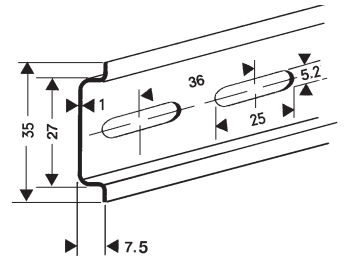

# DIN RAIL

Industrial Control Direct offers a complete line of competitively priced DIN rail (DIN EN 50022, 50035, 50045). Manufactured to the level of quality you expect. These rails are available in either aluminum or cold rolled steel (electrolytically plated according to 2002/95 EC RoHS Directive.)

111.011 2 Meter 35 x 7.5 MM Standard DIN Rail

111.103 1 Meter 35 x 7.5 MM Slotted DIN Rail  
111.013 2 Meter 35 x 7.5 MM Slotted DIN Rail  
111.037 2 Meter 35 x 7.5 MM Stainless Steel

111.023 2 Meter 35 x 7.5 MM Slotted DIN Rail

111.232 2 Meter 35 x 10 MM Slotted DIN Rail

111.021 2 Meter 35 x 15 MM Standard DIN Rail

111.142 1 Meter 35 x 15 MM Slotted DIN Rail  
111.025 2 Meter 35 x 15 MM Slotted DIN Rail

111.243 2 Meter 35 x 15 MM Slotted DIN Rail

111.016 2 Meter 15 x 5 MM Standard DIN Rail

111.015 2 Meter 15 x 5 MM Slotted DIN Rail

111.001 2 Meter 32 x 15 MM Standard DIN Rail

111.005 2 Meter 32 x 15 MM Slotted DIN Rail

**ROHS**

Top hole tapped (M6)  
 Side holes unthreaded.  
 Oblong mounting holes.