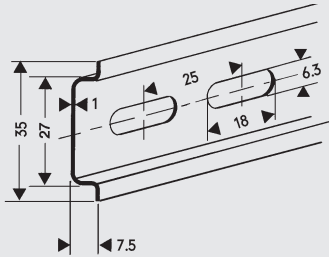

# DIN RAIL

Industrial Control Direct offers a complete line of competitively priced DIN rail (DIN EN 50022, 50035, 50045). Manufactured to the level of quality you expect. These rails are available in either aluminum or cold rolled steel (electrolytically plated according to 2002/95 EC RoHS Directive.)

111.011 2 Meter 35 x 7.5 MM Standard DIN Rail

111.103 1 Meter 35 x 7.5 MM Slotted DIN Rail  
111.013 2 Meter 35 x 7.5 MM Slotted DIN Rail  
111.037 2 Meter 35 x 7.5 MM Stainless Steel

111.023 2 Meter 35 x 7.5 MM Slotted DIN Rail

111.232 2 Meter 35 x 10 MM Slotted DIN Rail

111.021 2 Meter 35 x 15 MM Standard DIN Rail

111.142 1 Meter 35 x 15 MM Slotted DIN Rail  
111.025 2 Meter 35 x 15 MM Slotted DIN Rail

111.243 2 Meter 35 x 15 MM Slotted DIN Rail

111.016 2 Meter 15 x 5 MM Standard DIN Rail

111.015 2 Meter 15 x 5 MM Slotted DIN Rail

111.001 2 Meter 32 x 15 MM Standard DIN Rail

111.005 2 Meter 32 x 15 MM Slotted DIN Rail

**ROHS**

Top hole tapped (M6)  
 Side holes unthreaded.  
 Oblong mounting holes.