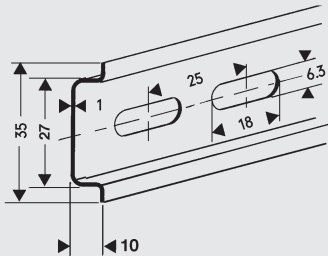

# DIN RAIL

Industrial Control Direct offers a complete line of competitively priced DIN rail (DIN EN 50022, 50035, 50045). Manufactured to the level of quality you expect. These rails are available in either aluminum or cold rolled steel (electrolytically plated according to 2002/95 EC RoHS Directive.)

111.011 2 Meter 35 x 7.5 MM Standard DIN Rail

111.103 1 Meter 35 x 7.5 MM Slotted DIN Rail  
111.013 2 Meter 35 x 7.5 MM Slotted DIN Rail  
111.037 2 Meter 35 x 7.5 MM Stainless Steel

111.023 2 Meter 35 x 7.5 MM Slotted DIN Rail

111.232 2 Meter 35 x 10 MM Slotted DIN Rail

111.021 2 Meter 35 x 15 MM Standard DIN Rail

111.142 1 Meter 35 x 15 MM Slotted DIN Rail  
111.025 2 Meter 35 x 15 MM Slotted DIN Rail

111.243 2 Meter 35 x 15 MM Slotted DIN Rail

111.016 2 Meter 15 x 5 MM Standard DIN Rail

111.015 2 Meter 15 x 5 MM Slotted DIN Rail

111.001 2 Meter 32 x 15 MM Standard DIN Rail

111.005 2 Meter 32 x 15 MM Slotted DIN Rail

**ROHS**

Top hole tapped (M6)  
 Side holes unthreaded.  
 Oblong mounting holes.