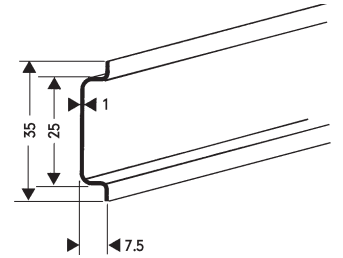

# DIN RAIL

Industrial Control Direct offers a complete line of competitively priced DIN rail (DIN EN 50022, 50035, 50045). Manufactured to the level of quality you expect. These rails are available in either aluminum or cold rolled steel (electrolytically plated according to 2002/95 EC RoHS Directive.)

111.011 2 Meter 35 x 7.5 MM Standard DIN Rail

111.103 1 Meter 35 x 7.5 MM Slotted DIN Rail  
111.013 2 Meter 35 x 7.5 MM Slotted DIN Rail  
111.037 2 Meter 35 x 7.5 MM Stainless Steel

111.023 2 Meter 35 x 7.5 MM Slotted DIN Rail

111.232 2 Meter 35 x 10 MM Slotted DIN Rail

111.021 2 Meter 35 x 15 MM Standard DIN Rail

111.142 1 Meter 35 x 15 MM Slotted DIN Rail  
111.025 2 Meter 35 x 15 MM Slotted DIN Rail

111.243 2 Meter 35 x 15 MM Slotted DIN Rail

111.016 2 Meter 15 x 5 MM Standard DIN Rail

111.015 2 Meter 15 x 5 MM Slotted DIN Rail

111.001 2 Meter 32 x 15 MM Standard DIN Rail

111.005 2 Meter 32 x 15 MM Slotted DIN Rail

**ROHS**

Top hole tapped (M6)  
 Side holes unthreaded.  
 Oblong mounting holes.