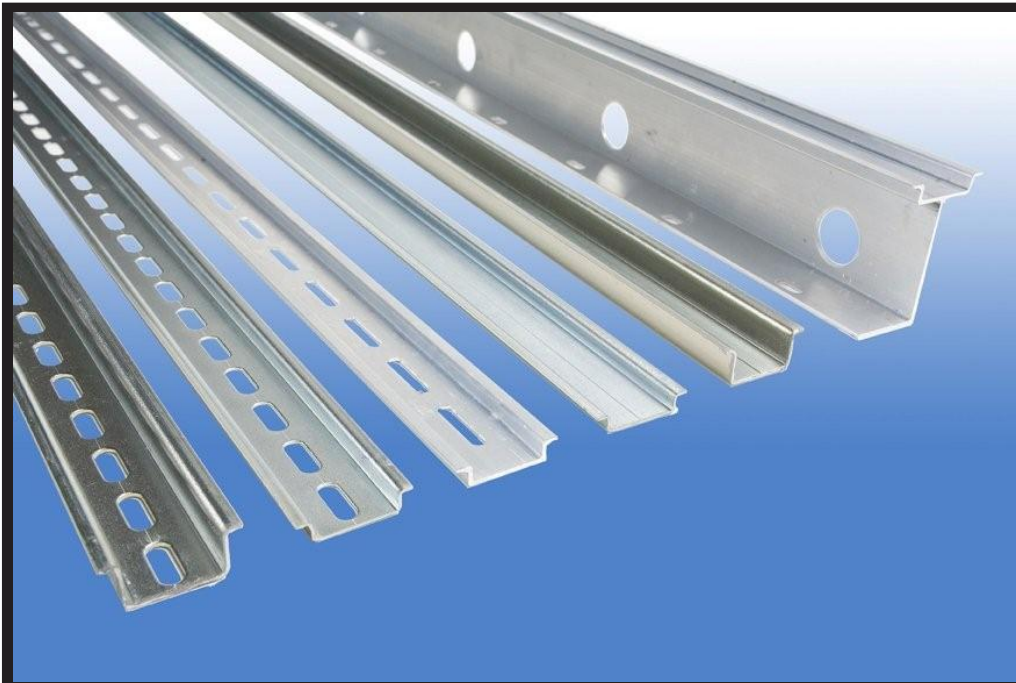

# DIN RAIL

Industrial Control Direct offers a complete line of competitively priced DIN rail (DIN EN 50022, 50035, 50045). Manufactured to the level of quality you expect. These rails are available in either aluminum or cold rolled steel (electrolytically plated according to 2002/95 EC RoHS Directive.)

111.011 2 Meter 35 x 7.5 MM Standard DIN Rail

111.103 1 Meter 35 x 7.5 MM Slotted DIN Rail  
111.013 2 Meter 35 x 7.5 MM Slotted DIN Rail  
111.037 2 Meter 35 x 7.5 MM Stainless Steel

111.023 2 Meter 35 x 7.5 MM Slotted DIN Rail