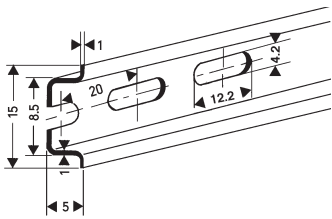

111.232 2 Meter 35 x 10 MM Slotted DIN Rail

111.021 2 Meter 35 x 15 MM Standard DIN Rail

111.142 1 Meter 35 x 15 MM Slotted DIN Rail  
111.025 2 Meter 35 x 15 MM Slotted DIN Rail

111.243 2 Meter 35 x 15 MM Slotted DIN Rail

**SPECIAL CUT RAIL AVAILABLE UPON REQUEST**

111.033 1 Meter 35 x 7.5 MM Aluminum Slotted DIN Rail

111.044 1 Meter Aluminum High rise DIN Rail  
111.045 2 Meter Aluminum High rise DIN Rail

111.030 2 Meter 35 x 15 MM Heavy Duty DIN Rail

111.016 2 Meter 15 x 5 MM Standard DIN Rail

111.015 2 Meter 15 x 5 MM Slotted DIN Rail

111.001 2 Meter 32 x 15 MM Standard DIN Rail

111.005 2 Meter 32 x 15 MM Slotted DIN Rail

**ROHS**

Top hole tapped (M6)  
 Side holes unthreaded.  
 Oblong mounting holes.

PART NUMBER	TYPE	DESCRIPTION	PACKAGE
100.116	BAB50	Angled Bracket 50 mm High	50
100.109	BAB78	Angled Bracket 78 mm High	50
100.201	BSB20	Straight Bracket 20 mm High	50
100.251	BSB25	Straight Bracket 25 mm High	50
100.310	BSB30	Straight Bracket 30 mm High	50
100.441	BSB40	Straight Bracket 40 mm High	50
100.501	BSB50	Straight Bracket 50 mm High	50
100.708	BSB70	Straight Bracket 70 mm High	50
100.904	BSB90	Straight Bracket 90 mm High	50