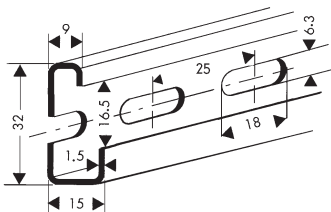

111.232 2 Meter 35 x 10 MM Slotted DIN Rail

111.021 2 Meter 35 x 15 MM Standard DIN Rail

111.142 1 Meter 35 x 15 MM Slotted DIN Rail  
111.025 2 Meter 35 x 15 MM Slotted DIN Rail

111.243 2 Meter 35 x 15 MM Slotted DIN Rail

**SPECIAL CUT RAIL AVAILABLE UPON REQUEST**

111.033 1 Meter 35 x 7.5 MM Aluminum Slotted DIN Rail

111.044 1 Meter Aluminum High rise DIN Rail  
111.045 2 Meter Aluminum High rise DIN Rail

111.030 2 Meter 35 x 15 MM Heavy Duty DIN Rail

111.016 2 Meter 15 x 5 MM Standard DIN Rail

111.015 2 Meter 15 x 5 MM Slotted DIN Rail

111.001 2 Meter 32 x 15 MM Standard DIN Rail

111.005 2 Meter 32 x 15 MM Slotted DIN Rail

**ROHS**

Top hole tapped (M6)  
 Side holes unthreaded.  
 Oblong mounting holes.

PART NUMBER	TYPE	DESCRIPTION	PACKAGE
100.116	BAB50	Angled Bracket 50 mm High	50
100.109	BAB78	Angled Bracket 78 mm High	50
100.201	BSB20	Straight Bracket 20 mm High	50
100.251	BSB25	Straight Bracket 25 mm High	50
100.310	BSB30	Straight Bracket 30 mm High	50
100.441	BSB40	Straight Bracket 40 mm High	50
100.501	BSB50	Straight Bracket 50 mm High	50
100.708	BSB70	Straight Bracket 70 mm High	50
100.904	BSB90	Straight Bracket 90 mm High	50