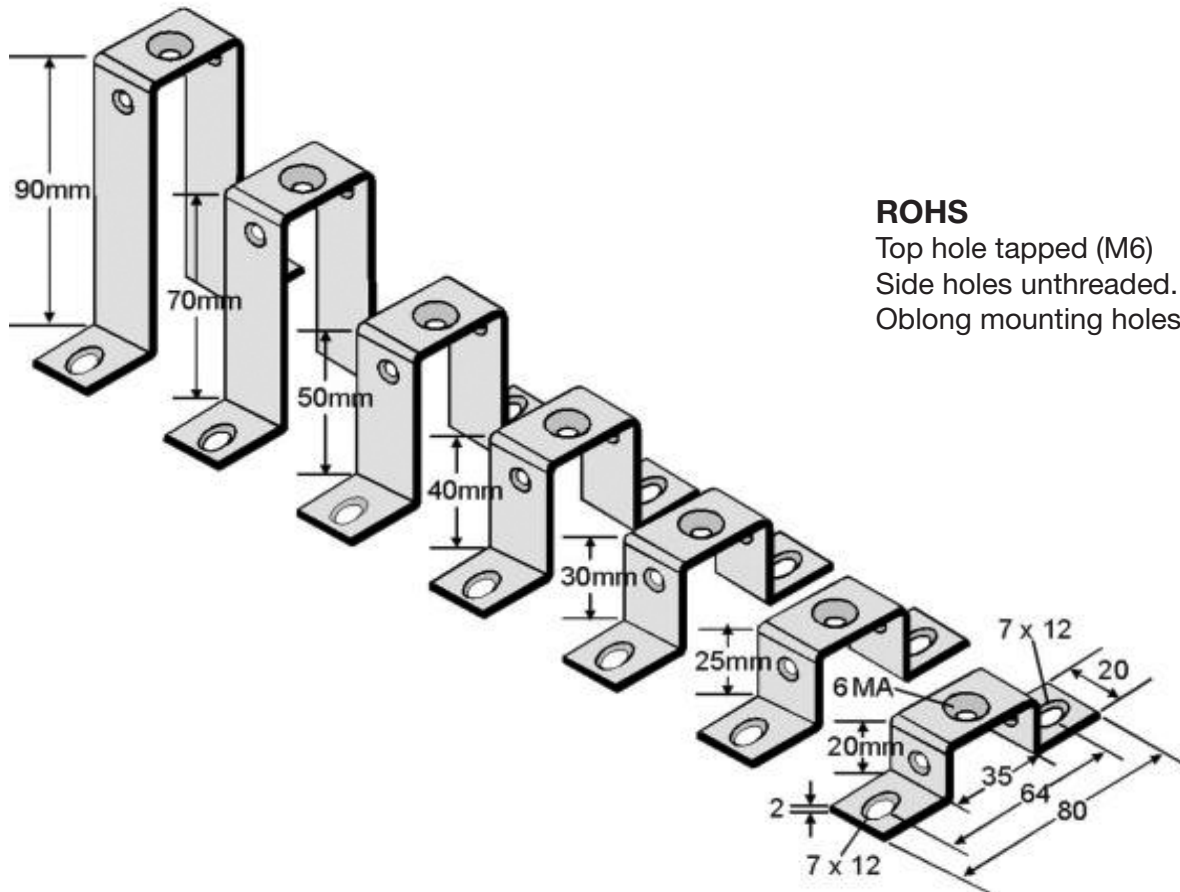

111.016 2 Meter 15 x 5 MM Standard DIN Rail

111.015 2 Meter 15 x 5 MM Slotted DIN Rail

111.001 2 Meter 32 x 15 MM Standard DIN Rail

111.005 2 Meter 32 x 15 MM Slotted DIN Rail

**ROHS**

Top hole tapped (M6)  
 Side holes unthreaded.  
 Oblong mounting holes.

PART NUMBER	TYPE	DESCRIPTION	PACKAGE
100.116	BAB50	Angled Bracket 50 mm High	50
100.109	BAB78	Angled Bracket 78 mm High	50
100.201	BSB20	Straight Bracket 20 mm High	50
100.251	BSB25	Straight Bracket 25 mm High	50
100.310	BSB30	Straight Bracket 30 mm High	50
100.441	BSB40	Straight Bracket 40 mm High	50
100.501	BSB50	Straight Bracket 50 mm High	50
100.708	BSB70	Straight Bracket 70 mm High	50
100.904	BSB90	Straight Bracket 90 mm High	50