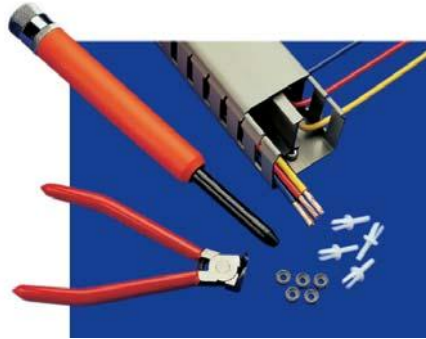

**INDUSTRIAL
CONTROL DIRECT**

A BSD Industrial Company

BETADUCT

Complete Wiring
Duct Solutions

Product Features

The Panel building market has very specific needs. Betaduct is a unique cable management system developed specifically for use within cabinets and control panels. Select Open, Narrow, Closed Slot and Solid Wall depending on the application. Available in a number of sizes and colors, manufactured in standard PVC or Noryl material.

SIZE RANGE
<ul style="list-style-type: none"> • Wide range of sizes to cater to a broad spectrum of requirements • New larger sizes with narrower profiles to reduce panel footprint
MATERIALS
<ul style="list-style-type: none"> • The standard range is manufactured using self extinguishing PVC • Where human life is at risk, Noryl Betaduct is available • Ravenscroft is constantly reviewing materials to ensure optimum performance

Standard Wiring Duct

PVC Betaduct provides a lightweight self extinguishing wiring duct with excellent rigidity and performance characteristics.

Open Slot

- Wide fingers giving additional cable support
- Terminated wires can be re-routed easily
- 0.79" slot pitch
- 0.31" slot width
- 23 sizes, available in gray, white, black or blue
- UL, CSA and Lloyds Register approved

Narrow Slot

- Ideal for use with thinner terminal blocks where more access is required
- Improves appearance of panels with cables out in best position
- 0.39" slot pitch
- 0.16" slot width
- 20 sizes in a choice of gray, white or black
- UL, CSA and Lloyds Register approved