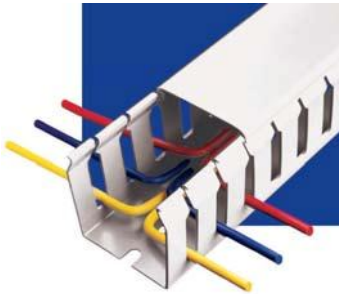

**INDUSTRIAL
CONTROL DIRECT**

A BSD Industrial Company

BETADUCT

Complete Wiring
Duct Solutions

Product Features

The Panel building market has very specific needs. Betaduct is a unique cable management system developed specifically for use within cabinets and control panels. Select Open, Narrow, Closed Slot and Solid Wall depending on the application. Available in a number of sizes and colors, manufactured in standard PVC or Noryl material.

SIZE RANGE
<ul style="list-style-type: none"> • Wide range of sizes to cater to a broad spectrum of requirements • New larger sizes with narrower profiles to reduce panel footprint
MATERIALS
<ul style="list-style-type: none"> • The standard range is manufactured using self extinguishing PVC • Where human life is at risk, Noryl Betaduct is available • Ravenscroft is constantly reviewing materials to ensure optimum performance

Standard Wiring Duct

PVC Betaduct provides a lightweight self extinguishing wiring duct with excellent rigidity and performance characteristics.

Open Slot

- Wide fingers giving additional cable support
- Terminated wires can be re-routed easily
- 0.79" slot pitch
- 0.31" slot width
- 23 sizes, available in gray, white, black or blue
- UL, CSA and Lloyds Register approved

Narrow Slot

- Ideal for use with thinner terminal blocks where more access is required
- Improves appearance of panels with cables out in best position
- 0.39" slot pitch
- 0.16" slot width
- 20 sizes in a choice of gray, white or black
- UL, CSA and Lloyds Register approved