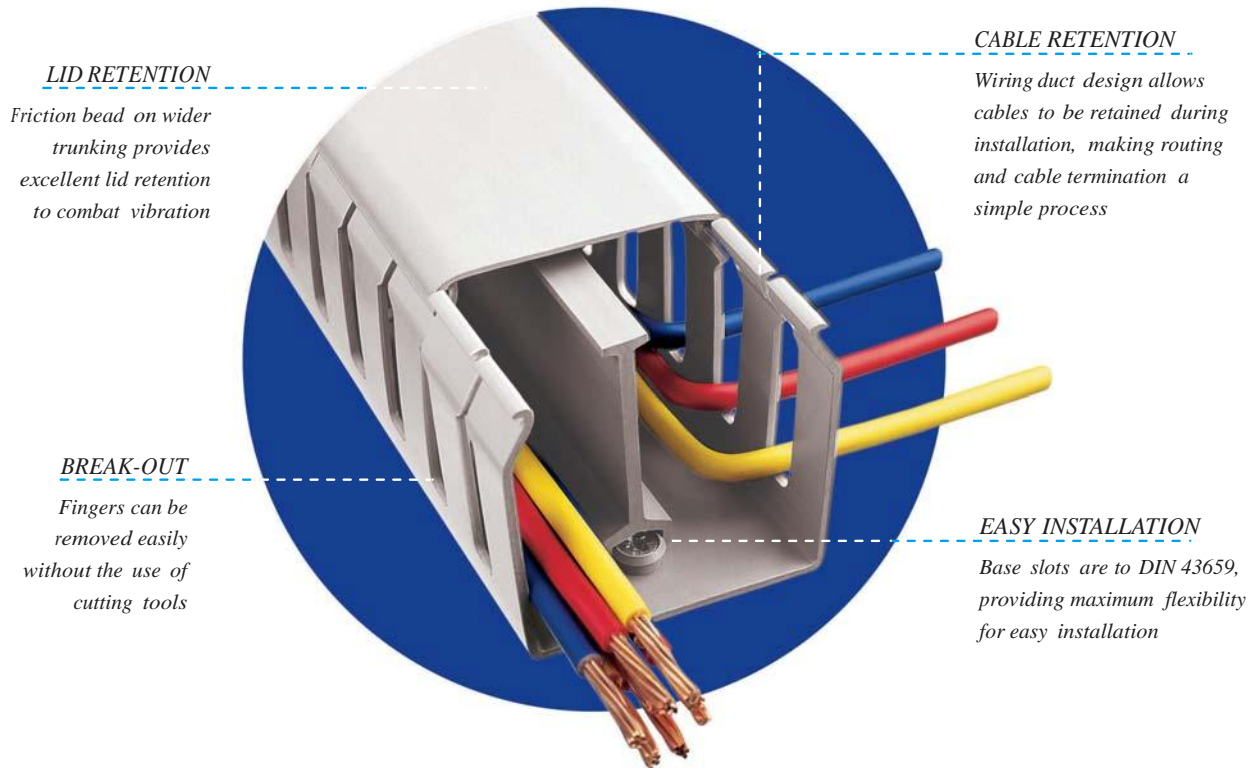

**INDUSTRIAL
CONTROL DIRECT**

A BSD Industrial Company

BETADUCT

Complete Wiring
Duct Solutions

Product Features

The Panel building market has very specific needs. Betaduct is a unique cable management system developed specifically for use within cabinets and control panels. Select Open, Narrow, Closed Slot and Solid Wall depending on the application. Available in a number of sizes and colors, manufactured in standard PVC or Noryl material.

SIZE RANGE
<ul style="list-style-type: none"> • Wide range of sizes to cater to a broad spectrum of requirements • New larger sizes with narrower profiles to reduce panel footprint
MATERIALS
<ul style="list-style-type: none"> • The standard range is manufactured using self extinguishing PVC • Where human life is at risk, Noryl Betaduct is available • Ravenscroft is constantly reviewing materials to ensure optimum performance

COLORS
<ul style="list-style-type: none"> • Gray, white and black are standard • Blue is offered for intrinsically safe wiring applications • Other colors available
ACCESSORIES
<ul style="list-style-type: none"> • Riveters and rivets are designed for quick installation • Dividers allow channels to separate wiring within one trunking run • Insulation washers provide location for dividers, secured by screws into wiring duct base • Side cutters allow a clean professional removal of Betaduct slotted sides • Additional lids available as required

Standard Wiring Duct

PVC Betaduct provides a lightweight self extinguishing wiring duct with excellent rigidity and performance characteristics.

Open Slot

- Wide fingers giving additional cable support
- Terminated wires can be re-routed easily
- 0.79" slot pitch
- 0.31" slot width
- 23 sizes, available in gray, white, black or blue
- UL, CSA and Lloyds Register approved