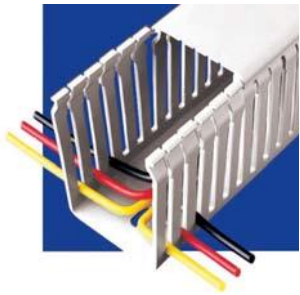

SIZE RANGE
<ul style="list-style-type: none"> • Wide range of sizes to cater to a broad spectrum of requirements • New larger sizes with narrower profiles to reduce panel footprint
MATERIALS
<ul style="list-style-type: none"> • The standard range is manufactured using self extinguishing PVC • Where human life is at risk, Noryl Betaduct is available • Ravenscroft is constantly reviewing materials to ensure optimum performance

COLORS
<ul style="list-style-type: none"> • Gray, white and black are standard • Blue is offered for intrinsically safe wiring applications • Other colors available
ACCESSORIES
<ul style="list-style-type: none"> • Riveters and rivets are designed for quick installation • Dividers allow channels to separate wiring within one trunking run • Insulation washers provide location for dividers, secured by screws into wiring duct base • Side cutters allow a clean professional removal of Betaduct slotted sides • Additional lids available as required

Standard Wiring Duct

PVC Betaduct provides a lightweight self extinguishing wiring duct with excellent rigidity and performance characteristics.

Open Slot

- Wide fingers giving additional cable support
- Terminated wires can be re-routed easily
- 0.79" slot pitch
- 0.31" slot width
- 23 sizes, available in gray, white, black or blue
- UL, CSA and Lloyds Register approved

Narrow Slot

- Ideal for use with thinner terminal blocks where more access is required
- Improves appearance of panels with cables out in best position
- 0.39" slot pitch
- 0.16" slot width
- 20 sizes in a choice of gray, white or black
- UL, CSA and Lloyds Register approved