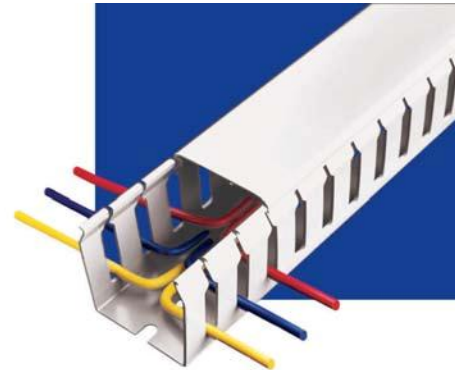

**INDUSTRIAL
CONTROL DIRECT**

A BSD Industrial Company

BETADUCT

Complete Wiring
Duct Solutions

Product Features

The Panel building market has very specific needs. Betaduct is a unique cable management system developed specifically for use within cabinets and control panels. Select Open, Narrow, Closed Slot and Solid Wall depending on the application. Available in a number of sizes and colors, manufactured in standard PVC or Noryl material.

SIZE RANGE
<ul style="list-style-type: none"> • Wide range of sizes to cater to a broad spectrum of requirements • New larger sizes with narrower profiles to reduce panel footprint
MATERIALS
<ul style="list-style-type: none"> • The standard range is manufactured using self extinguishing PVC • Where human life is at risk, Noryl Betaduct is available • Ravenscroft is constantly reviewing materials to ensure optimum performance

Standard Wiring Duct

PVC Betaduct provides a lightweight self extinguishing wiring duct with excellent rigidity and performance characteristics.

Open Slot

- Wide fingers giving additional cable support
- Terminated wires can be re-routed easily
- 0.79" slot pitch
- 0.31" slot width
- 23 sizes, available in gray, white, black or blue
- UL, CSA and Lloyds Register approved

Narrow Slot

- Ideal for use with thinner terminal blocks where more access is required
- Improves appearance of panels with cables out in best position
- 0.39" slot pitch
- 0.16" slot width
- 20 sizes in a choice of gray, white or black
- UL, CSA and Lloyds Register approved