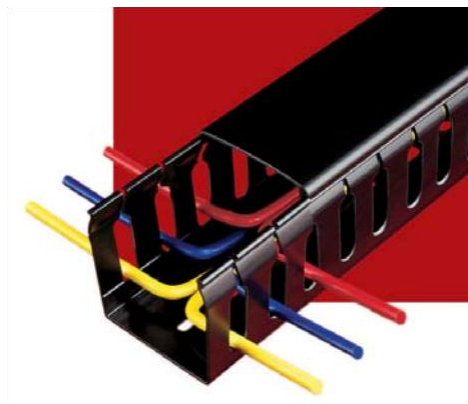

**INDUSTRIAL
CONTROL DIRECT**

A BSD Industrial Company

BETADUCT

Complete Wiring
Duct Solutions

Product Features

The Panel building market has very specific needs. Betaduct is a unique cable management system developed specifically for use within cabinets and control panels. Select Open, Narrow, Closed Slot and Solid Wall depending on the application. Available in a number of sizes and colors, manufactured in standard PVC or Noryl material.

SIZE RANGE
<ul style="list-style-type: none"> • Wide range of sizes to cater to a broad spectrum of requirements • New larger sizes with narrower profiles to reduce panel footprint
MATERIALS
<ul style="list-style-type: none"> • The standard range is manufactured using self extinguishing PVC • Where human life is at risk, Noryl Betaduct is available • Ravenscroft is constantly reviewing materials to ensure optimum performance

Standard Wiring Duct

PVC Betaduct provides a lightweight self extinguishing wiring duct with excellent rigidity and performance characteristics.

Open Slot

- Wide fingers giving additional cable support
- Terminated wires can be re-routed easily
- 0.79" slot pitch
- 0.31" slot width
- 23 sizes, available in gray, white, black or blue
- UL, CSA and Lloyds Register approved

Narrow Slot

- Ideal for use with thinner terminal blocks where more access is required
- Improves appearance of panels with cables out in best position
- 0.39" slot pitch
- 0.16" slot width
- 20 sizes in a choice of gray, white or black
- UL, CSA and Lloyds Register approved