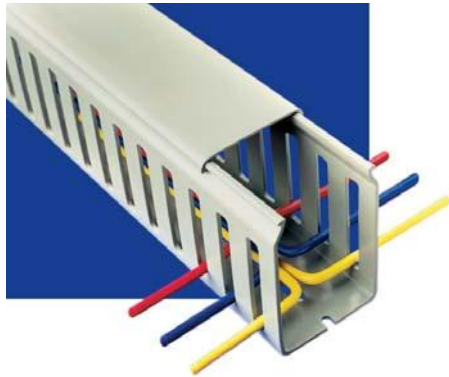

**INDUSTRIAL
CONTROL DIRECT**

A BSD Industrial Company

BETADUCT

Complete Wiring
Duct Solutions

Product Features

The Panel building market has very specific needs. Betaduct is a unique cable management system developed specifically for use within cabinets and control panels. Select Open, Narrow, Closed Slot and Solid Wall depending on the application. Available in a number of sizes and colors, manufactured in standard PVC or Noryl material.

SIZE RANGE
<ul style="list-style-type: none"> • Wide range of sizes to cater to a broad spectrum of requirements • New larger sizes with narrower profiles to reduce panel footprint
MATERIALS
<ul style="list-style-type: none"> • The standard range is manufactured using self extinguishing PVC • Where human life is at risk, Noryl Betaduct is available • Ravenscroft is constantly reviewing materials to ensure optimum performance

Standard Wiring Duct

PVC Betaduct provides a lightweight self extinguishing wiring duct with excellent rigidity and performance characteristics.

Open Slot

- Wide fingers giving additional cable support
- Terminated wires can be re-routed easily
- 0.79" slot pitch
- 0.31" slot width
- 23 sizes, available in gray, white, black or blue
- UL, CSA and Lloyds Register approved

Narrow Slot

- Ideal for use with thinner terminal blocks where more access is required
- Improves appearance of panels with cables out in best position
- 0.39" slot pitch
- 0.16" slot width
- 20 sizes in a choice of gray, white or black
- UL, CSA and Lloyds Register approved