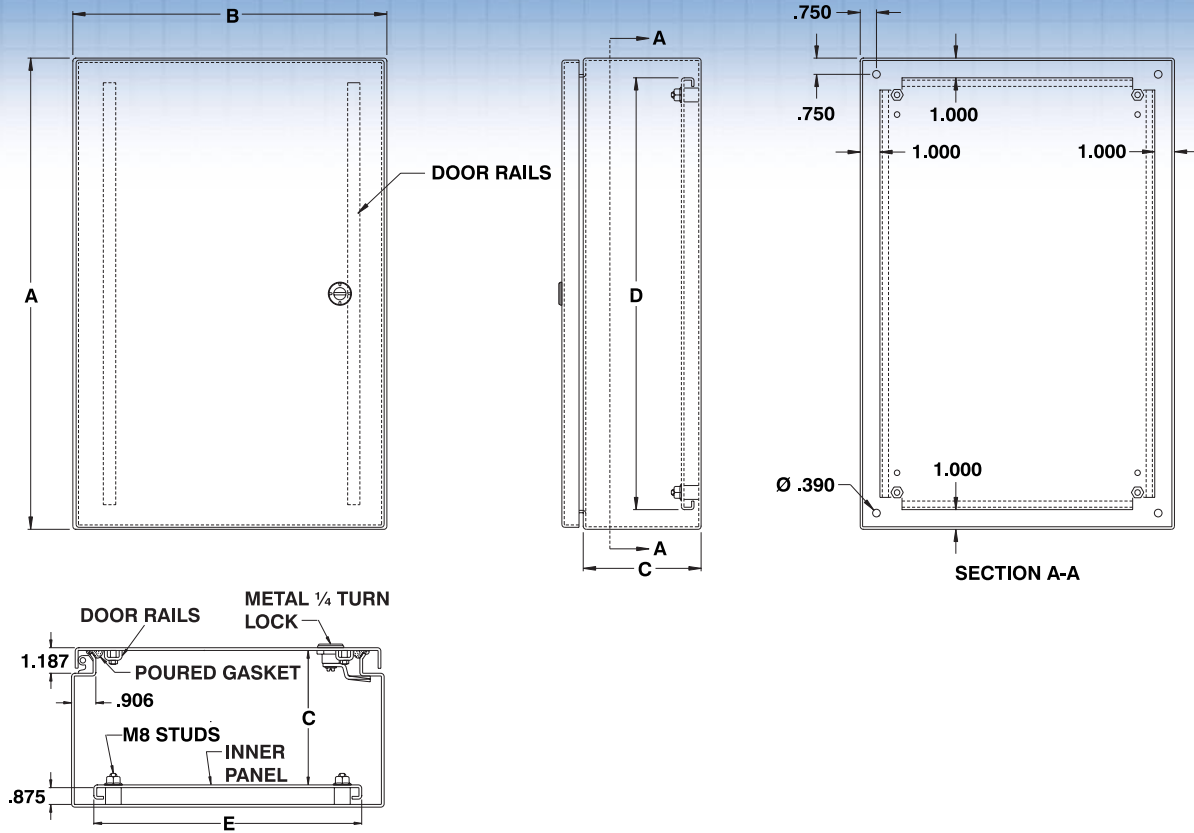

CATALOG NUMBER	DIMENSIONS					SHIP WGT LBS.
	A	B	C	D	E	
5412 ES121206	12	12	6	10	10	19
5412 ES122406	12	24	6	10	22	35
5412 ES161206	16	12	6	14	10	24
5412 ES161606	16	16	6	14	14	31
5412 ES162006	16	20	6	14	18	37
5412 ES122408	12	24	8	10	22	38
5412 ES161208	16	12	8	14	10	27
5412 ES161608	16	16	8	14	14	34
5412 ES162008	16	20	8	14	18	41
5412 ES161210	16	12	10	14	10	30

* Only panels with sides 20" or more are double bent.