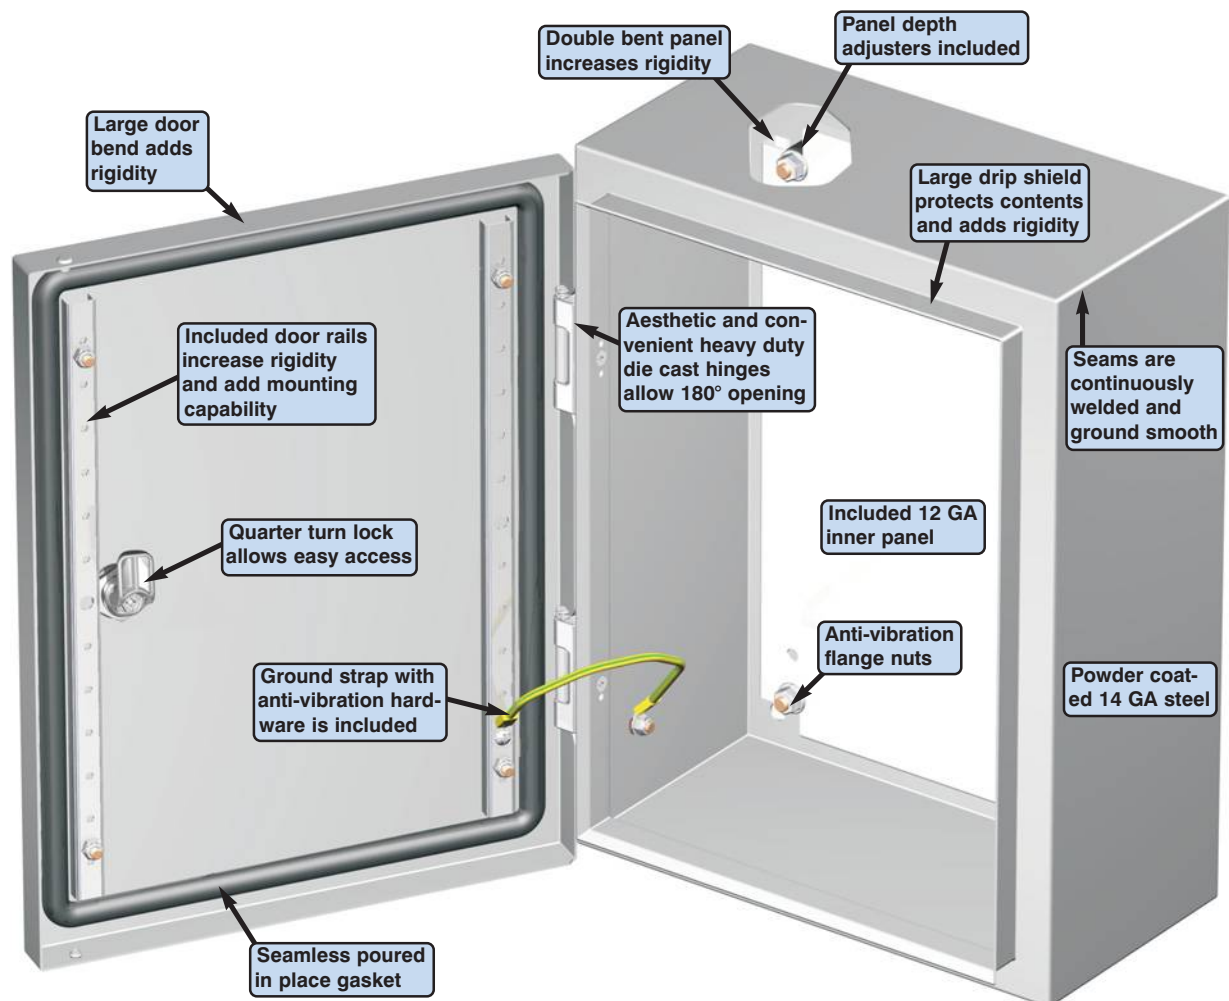

NEMA 4-12 ENCLOSURES

5412 ES

Water, oil & dust tight enclosures

The 5412 ES water, oil & dust tight enclosures are used indoors or outdoors in areas where the enclosures may be subject to hosing or to water coming from any direction or for protection against dust, dirt or oil splashing. The 5412 ES are made from quality 14 GA or 16 GA steel, with corner seams continuously welded. The opening has a curled lip around all sides to prevent dripping water from entering the

enclosure when the door is open, it also increases rigidity. A high quality robotically poured-in-place seamless gasket ensures a complete and durable water tight seal. The pins of the concealed hinges can be pulled out to remove the door.

A ¼ turn locking mechanism (or 3 point latch system on larger enclosures) ensures positive closing. Internal mounting holes are provided. Each enclosure

comes **complete with a 12 GA inner panel** which is double bent* for maximum rigidity and which mounts on M8 welded studs. Enclosures and panels are finished with heat fused polyester powder, electrostatically applied on a pretreated base. Box is ANSI/ASA 61 gray, panel is white (other colors available).

**CSA Certified / UL Listed
NEMA/EEMAC 4-12 / IP66**

The 5412 ES -
98 stock sizes available

Data subject to
change without
notice.